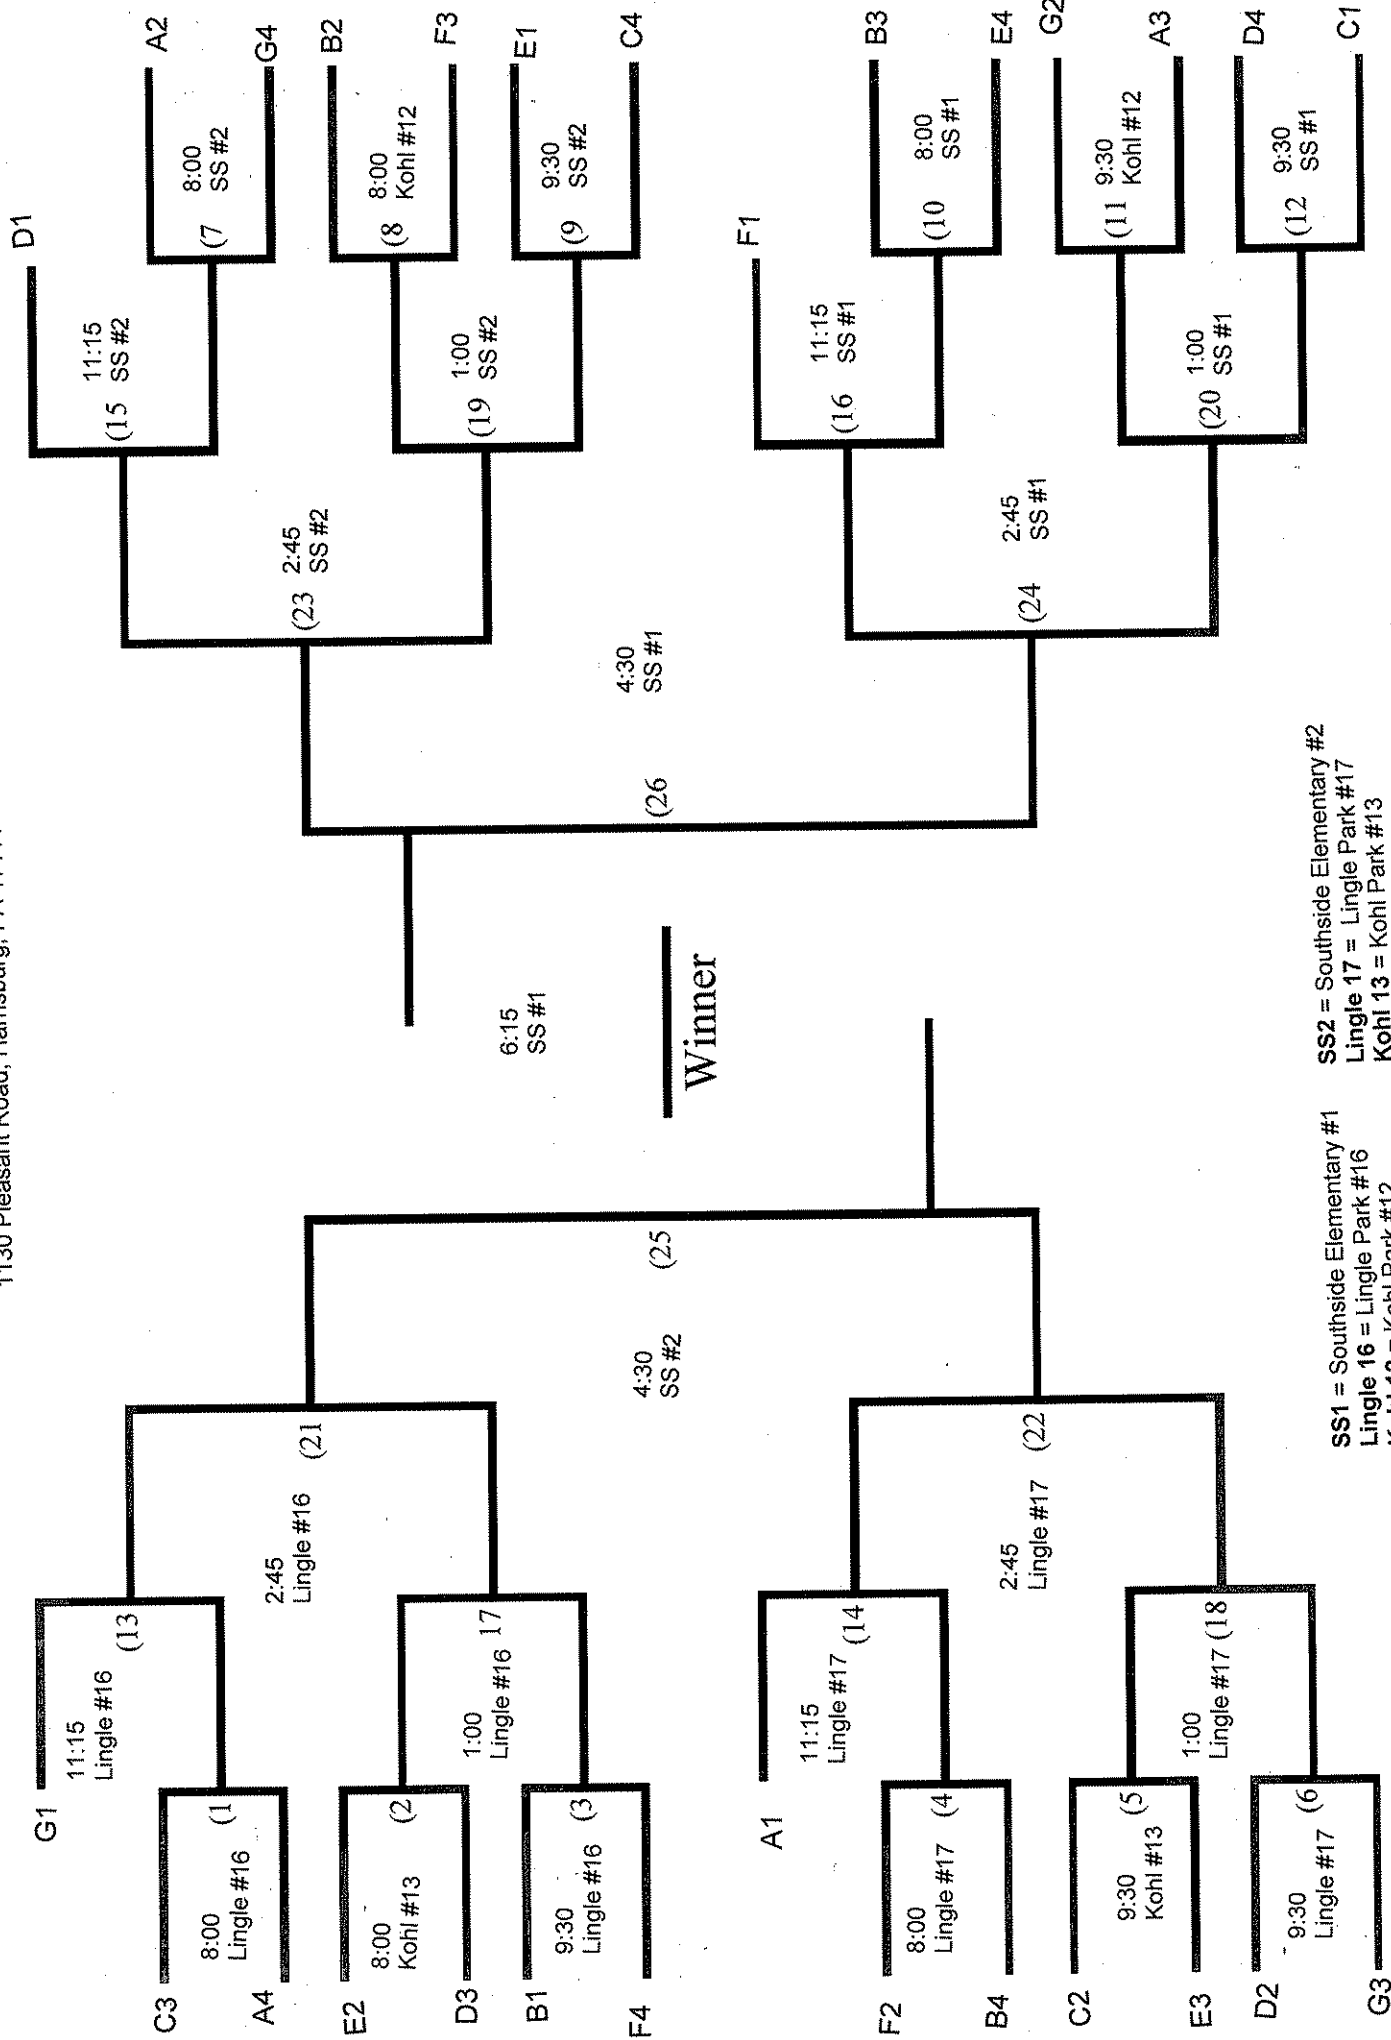

Harrisburg College Showcase & Invitational Tournament
 July 22 – 24, 2011
 1130 Pleasant Road, Harrisburg, PA 17111

SS1 = Southside Elementary #1
 Lingle 16 = Lingle Park #16
 Kohl 12 = Kohl Park #12

SS2 = Southside Elementary #2
 Lingle 17 = Lingle Park #17
 Kohl 13 = Kohl Park #13